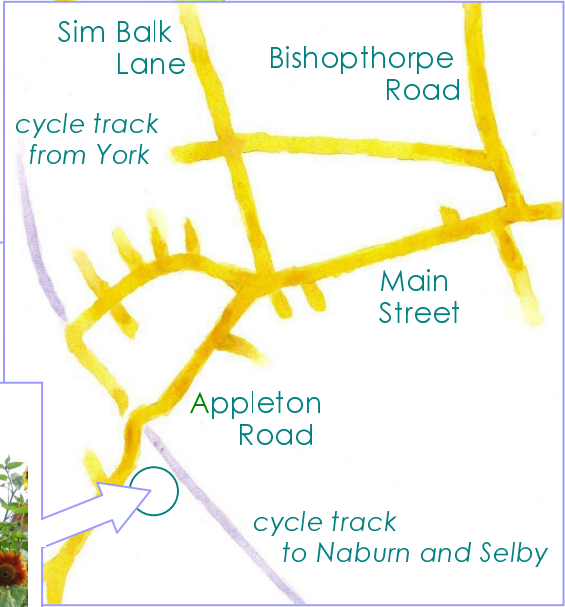

By Bike - direct access from the York – Selby cycle track
By Bus - No. 11 from York
By Car – from Appleton Road Bishopthorpe

How to get to Brunswick